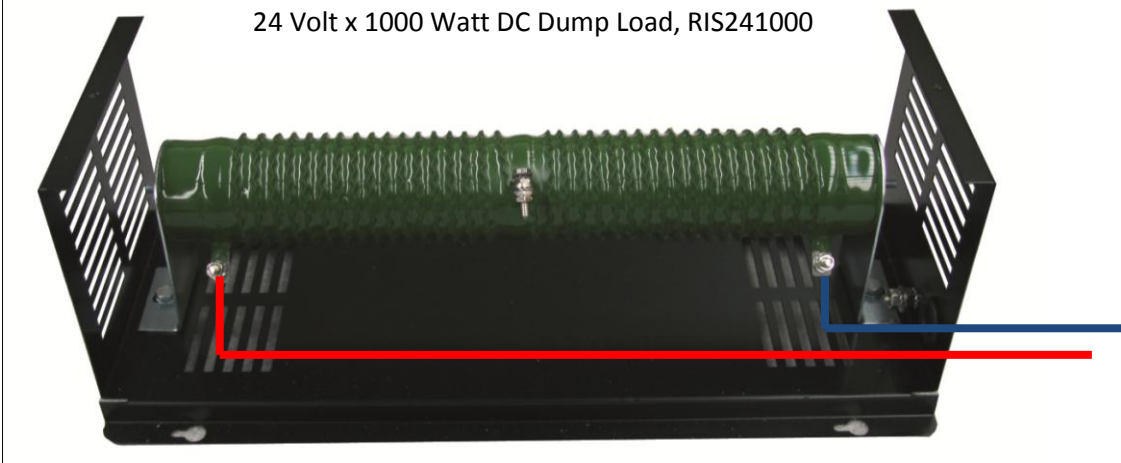

12 Volt x 600 Watt DC Dump Load, RIS12600

NOTE!
Pass wires through a cut made in the casing rubber grommet.

24 Volt x 1000 Watt DC Dump Load, RIS241000

48 Volt x 1000 Watt DC Dump Load, RIS481000

DIMENSIONS ARE IN MM		NAME	DATE	 Ettington Park Business Centre Stratford upon Avon CV37 8BT TEL:+44 (0)1789 451203 FAX:+44 (0)1789 450916 www.futureenergy.co.uk
TOLERANCES: ANGULAR: MACH $\pm 0.5^\circ$ BEND $\pm 1^\circ$ NO DECIMAL $\pm 1.5\text{mm}$ ONE PLACE DECIMAL ± 0.5 TWO PLACE DECIMAL ± 0.05		DRAWN		
MATERIAL		CHECKED		
FINISH		ENG APPR.		
DO NOT SCALE DRAWING		MFG APPR.		TITLE: Dump Load Connection Details SIZE A4 DWG. NO. P0387 REV. A SCALE: WEIGHT: Kgs SHEET 1 OF 1
		COMMENTS:		
THE INFORMATION CONTAINED IN THIS DRAWING IS THE SOLE PROPERTY OF FUTUREENERGY LIMITED. ANY REPRODUCTION IN PART OR AS A WHOLE WITHOUT THE WRITTEN PERMISSION OF FUTUREENERGY LIMITED IS PROHIBITED.				PROPRIETARY AND CONFIDENTIAL, © 2010 FutureEnergy LTD.