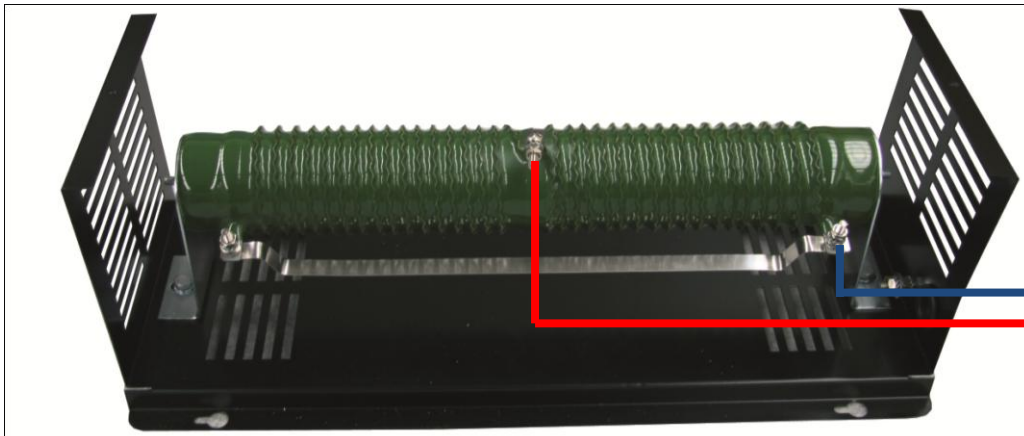

12 Volt x 600 Watt DC Dump Load, RIS12600

NOTE!
Pass wires through a cut made in the casing rubber grommet.

24 Volt x 1000 Watt DC Dump Load, RIS241000

48 Volt x 1000 Watt DC Dump Load, RIS481000

DIMENSIONS ARE IN MM		NAME	DATE	 Ettington Park Business Centre Stratford upon Avon CV37 8BT TEL:+44 (0)1789 451203 FAX:+44 (0)1789 450916 www.futureenergy.co.uk
TOLERANCES: ANGULAR: MACH $\pm 0.5^\circ$ BEND $\pm 1^\circ$ NO DECIMAL $\pm 1.5\text{mm}$ ONE PLACE DECIMAL ± 0.5 TWO PLACE DECIMAL ± 0.05		DRAWN		
MATERIAL		CHECKED		
FINISH		ENG APPR.		
DO NOT SCALE DRAWING		MFG APPR.		TITLE: Dump Load Connection Details SIZE A4 DWG. NO. P0387 REV. A SCALE: WEIGHT: Kgs SHEET 1 OF 1
		COMMENTS:		
THE INFORMATION CONTAINED IN THIS DRAWING IS THE SOLE PROPERTY OF FUTUREENERGY LIMITED. ANY REPRODUCTION IN PART OR AS A WHOLE WITHOUT THE WRITTEN PERMISSION OF FUTUREENERGY LIMITED IS PROHIBITED.				PROPRIETARY AND CONFIDENTIAL, © 2010 FutureEnergy LTD.